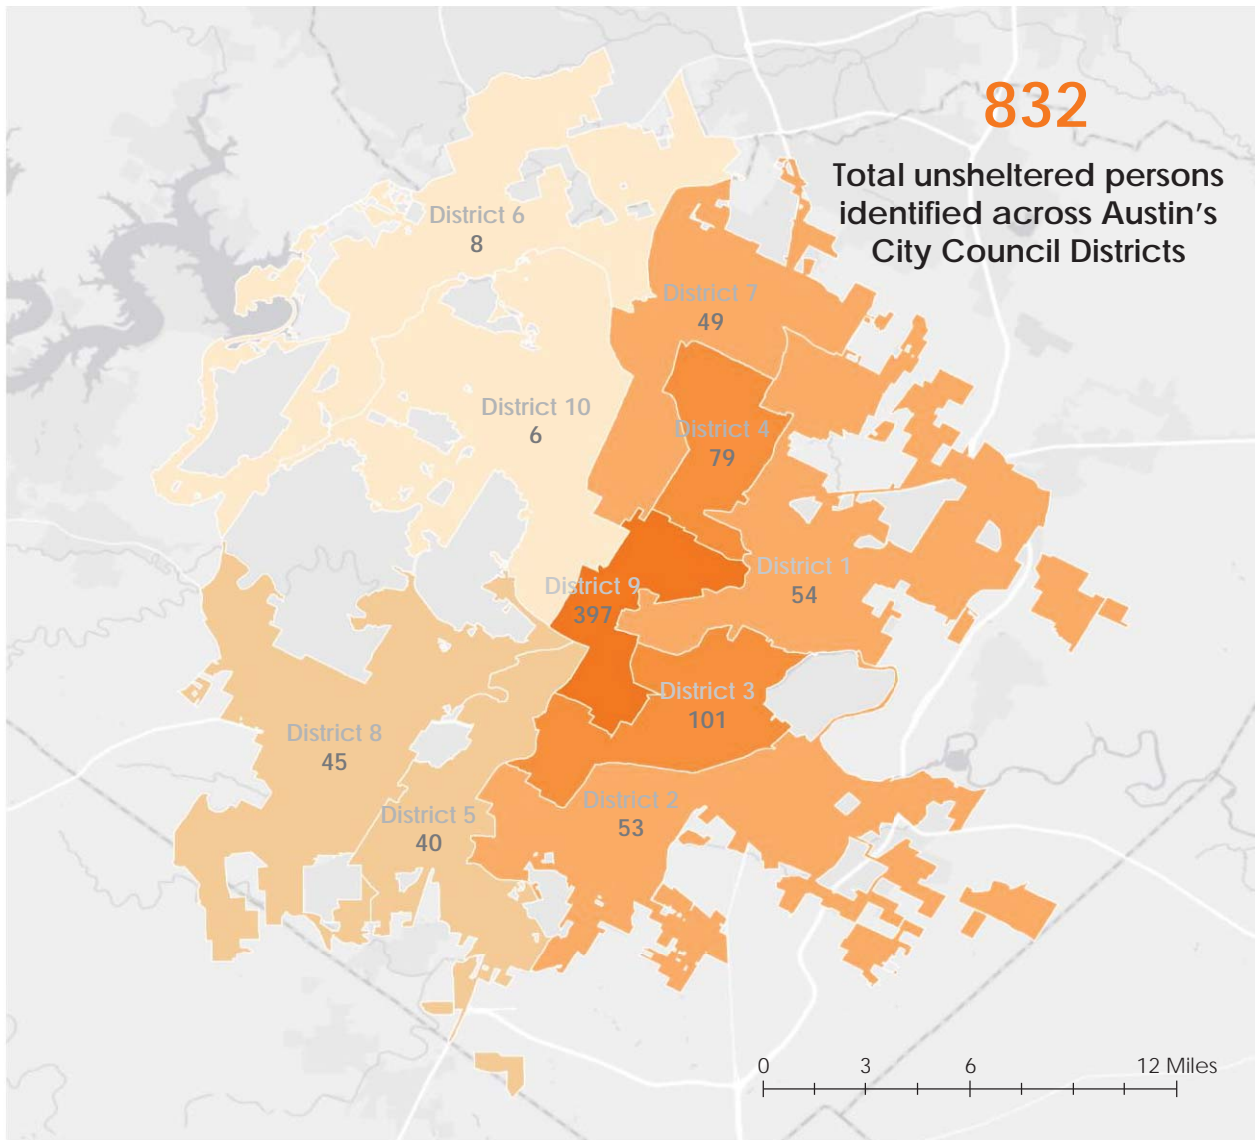

Unsheltered Persons by City Council District Counted on January 27, 2017

Total Unsheltered Persons

- Official 2017 CoC Point-in-Time (PIT) count.
- Note: Volunteers found 832 unsheltered persons across Austin City Council Districts, which means 826 fall within Travis County's Precincts. The following reasons explain this discrepancy: the City of Austin extends into Williamson County where PIT Count volunteers found 8 people. Volunteers found 2 outside the city limits of Austin, one inside Manor and one in unincorporated areas, both of which were in Travis County precinct 1.