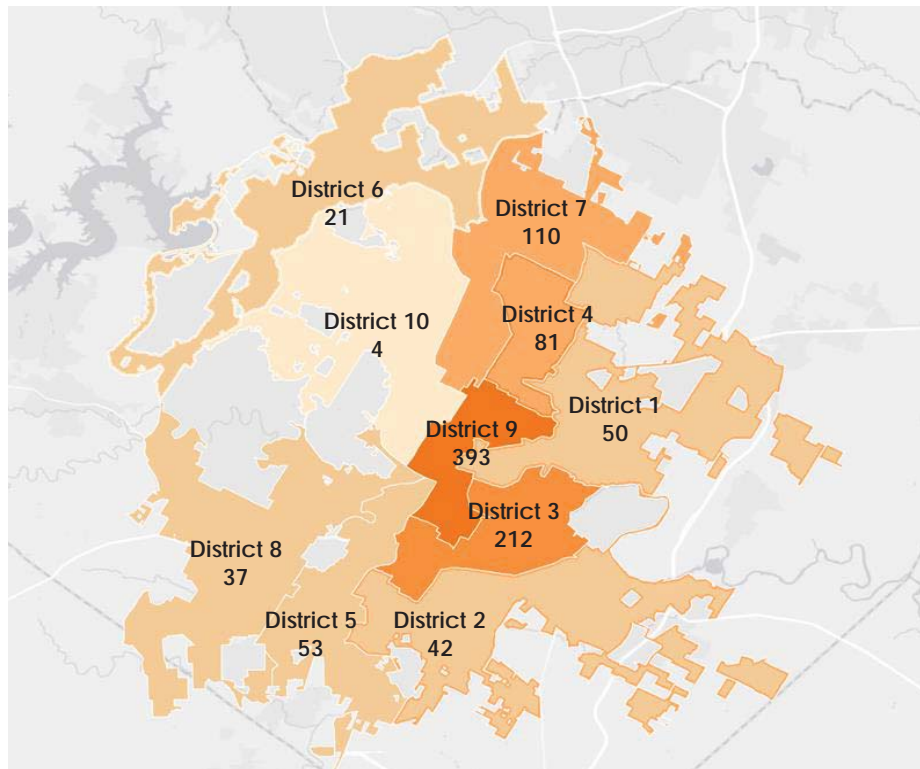

2. 1,003 unsheltered persons were counted across Austin’s City Council Districts on January 27, 2018

3. Changes in Unsheltered Persons Counted by District for the 2016-2018 PITs

*Note: The total population counted in the City Districts does not equal the total unsheltered count because people are also counted outside of the City limits, but within Travis County jurisdiction.*