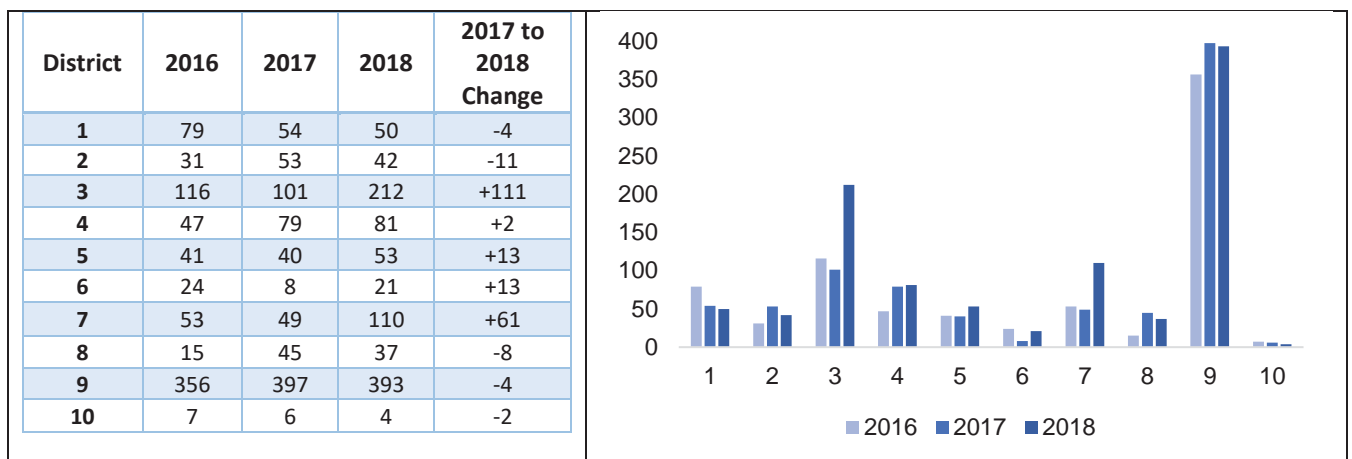

2. 1,003 unsheltered persons were counted across Austin’s City Council Districts on January 27, 2018

3. Changes in Unsheltered Persons Counted by District for the 2016-2018 PITs

*Note: The total population counted in the City Districts does not equal the total unsheltered count because people are also counted outside of the City limits, but within Travis County jurisdiction.*