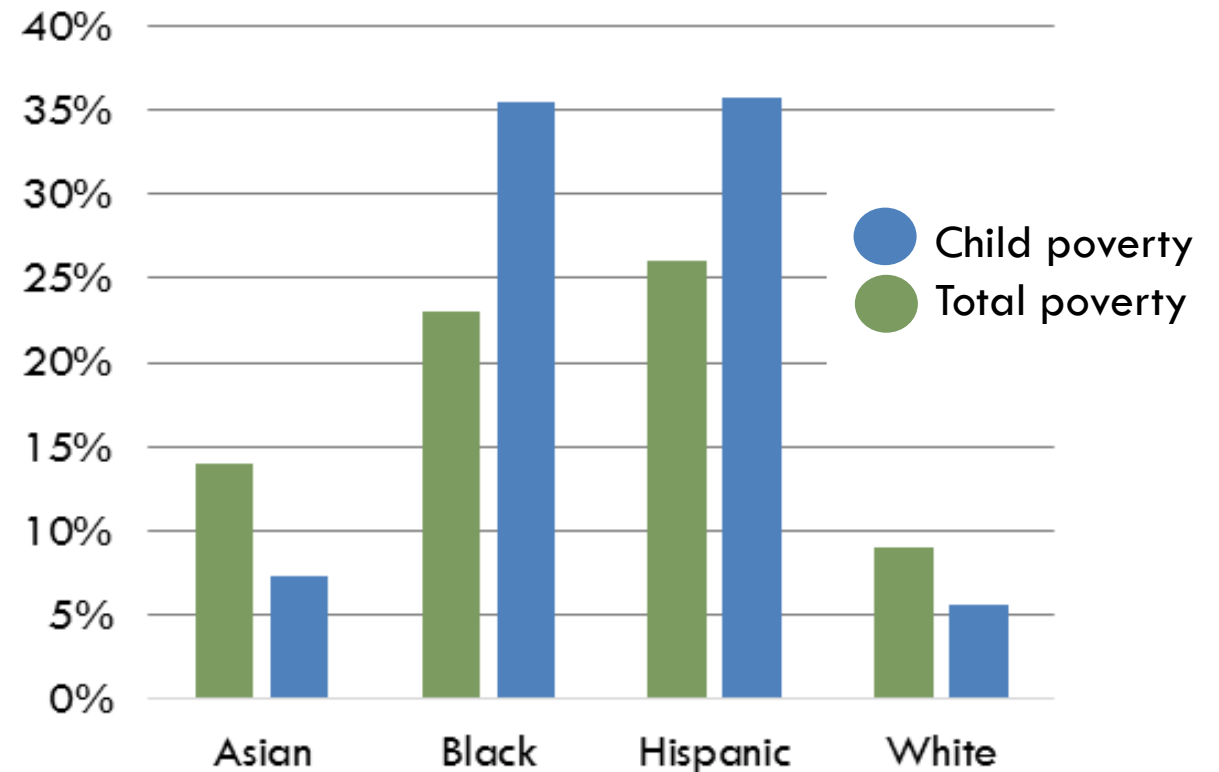

The percentage of Travis County children living in poverty declined to 18% in 2015. All three local jurisdictions—the City of Austin, Travis County and the five-county Austin MSA—have child poverty rates that are below pre-Recession levels.

Children and Youth Living Below the Poverty Level

Source: American Community Survey 1-Year Estimates

Equity

- Black and Hispanic children are 5 to 7 times more likely to live in poverty than White or Asian children.
- Child poverty rates exceed adult poverty rates for Hispanic and Black populations, while the opposite is true for Asian and White populations.

Poverty by Race & Ethnicity,
Travis County, 2015

Source: American Community Survey 1-Year Estimates

Changing Demographics

Younger populations in Travis County are majority Hispanic, while older populations are majority White.