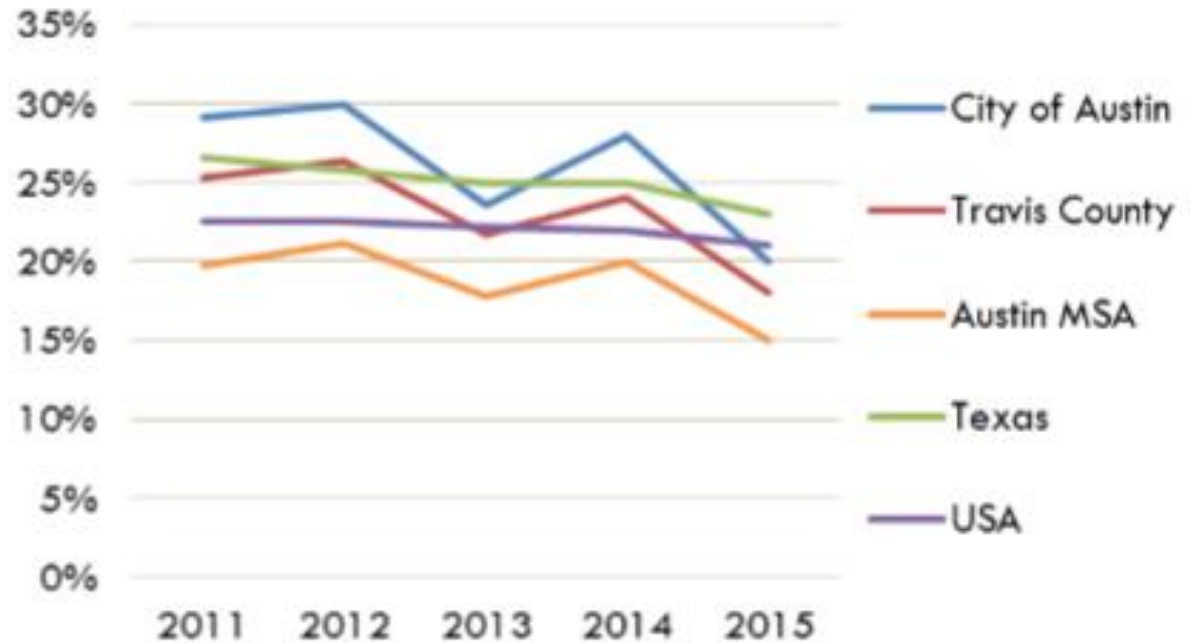

Local Child Poverty Rates are Declining

The percentage of Travis County children living in poverty declined to 18% in 2015. All three local jurisdictions—the City of Austin, Travis County and the five-county Austin MSA—have child poverty rates that are below pre-Recession levels.

Children and Youth Living Below the Poverty Level

Source: American Community Survey 1-Year Estimates