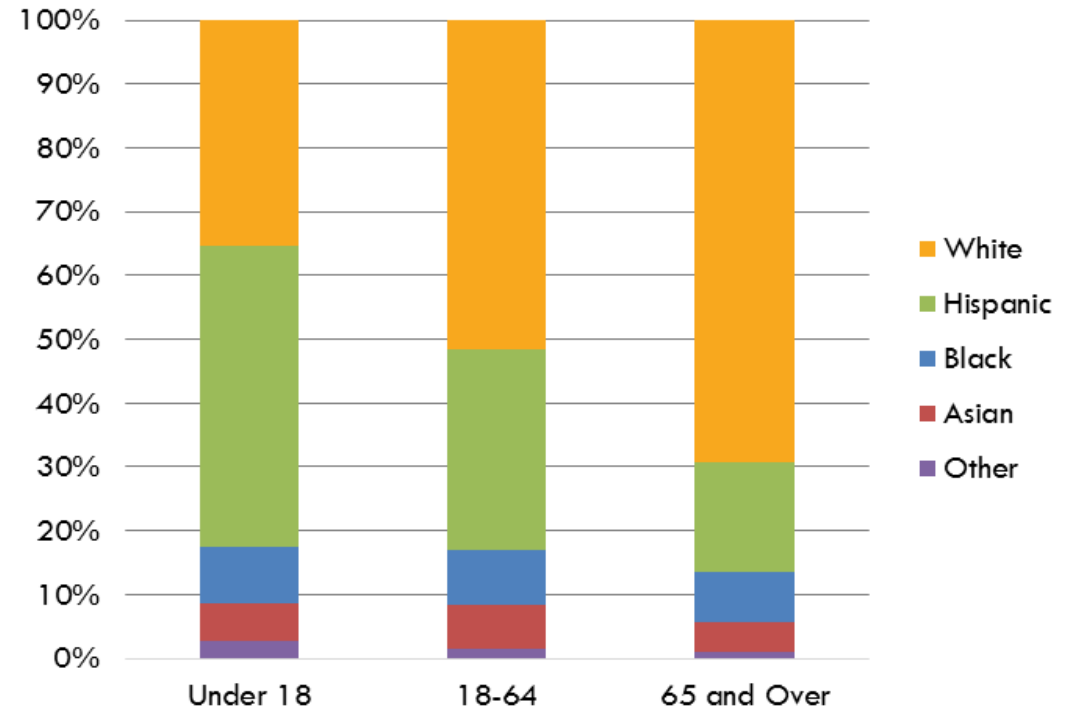

Children and Youth Living Below the Poverty Level

Source: American Community Survey 1-Year Estimates

Equity

- Black and Hispanic children are 5 to 7 times more likely to live in poverty than White or Asian children.
- Child poverty rates exceed adult poverty rates for Hispanic and Black populations, while the opposite is true for Asian and White populations.

Poverty by Race & Ethnicity,
Travis County, 2015

Source: American Community Survey 1-Year Estimates

Changing Demographics

Younger populations in Travis County are majority Hispanic, while older populations are majority White.

We must ensure that our young populations receive the education and training to prepare them to become our community's leaders and future workforce.

Race & Ethnicity by Age,
Travis County, 2015

Source: American Community Survey 1-Year Estimates

Number of Children by Race % Ethnicity and Income Status

While there is an almost equal number of Hispanic and White children who do not live in poverty, there is a large number of Hispanic children who do live in poverty.