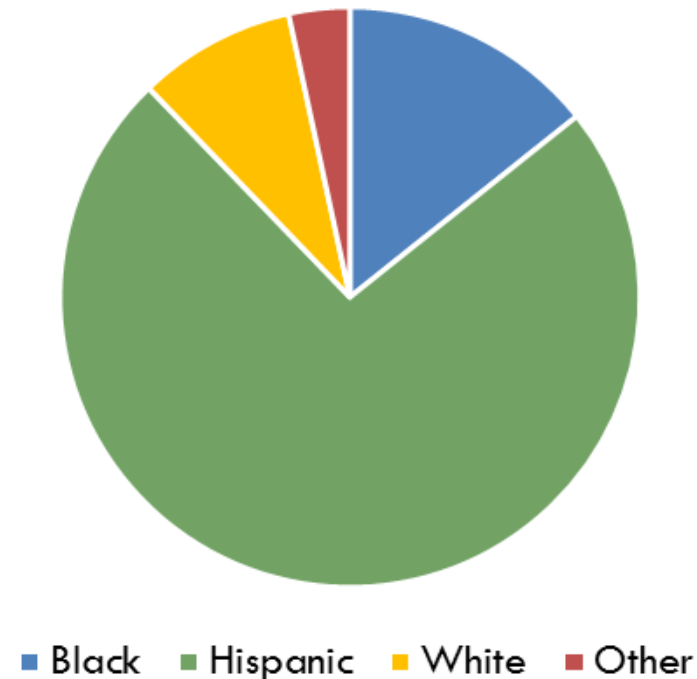

Travis County Children Living in Poverty

- 48,676 children live in poverty
- 72% are Hispanic
- 64% live with a single parent
- 55% live with at least one parent who is foreign born
- 91% of children living in poverty with two parents have at least one parent who is foreign born

Travis County Children Living in Poverty
by Race & Ethnicity, 2015

Source: American Community Survey 1-Year Estimates