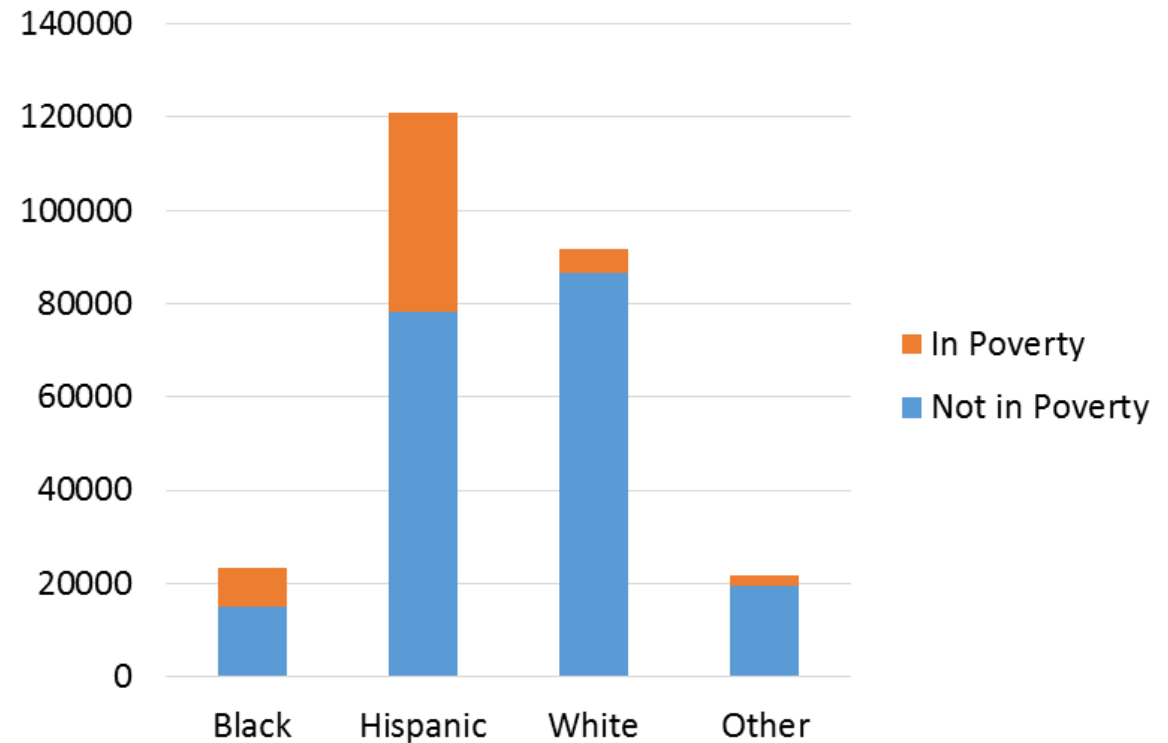

Number of Children by Race % Ethnicity and Income Status

While there is an almost equal number of Hispanic and White children who do not live in poverty, there is a large number of Hispanic children who do live in poverty.

Number of Travis County Children by Race & Ethnicity, 2015

Source: American Community Survey 1-Year Estimates